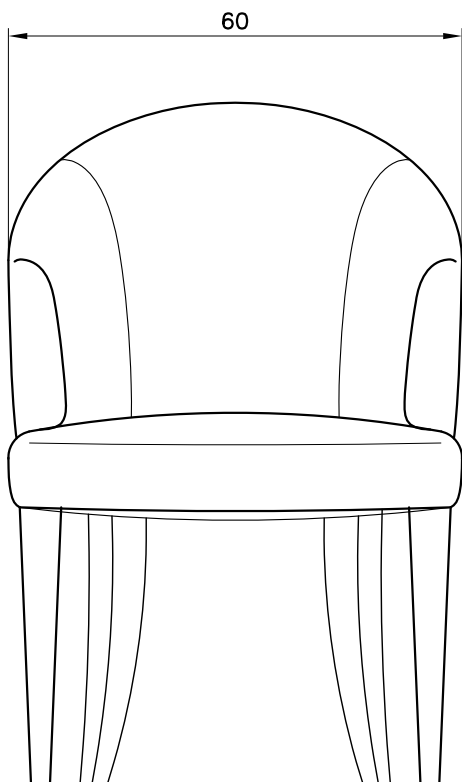

SECTION scale 1:2

DETAIL

PROGETTAZIONE e DESIGN
SETTORE ARREDO

Ref.

HOTEL HYATT - SOFIA
2° PROPOSAL

Drawing

MIRRORS FOR
HEADBOARDS

HH-JSB 301b

Ref.
HOTEL HYATT - SOFIA
2° PROPOSAL

Drawing
BEDSIDE TABLE

HH-JSB 303a

scale
1:10

date
25/02/05

Ref.
HOTEL HYATT - SOFIA
2° PROPOSAL

Drawing
DESK

HH-JSB 310a

Ref.
HOTEL HYATT - SOFIA
2° PROPOSAL

Drawing
ARMCHAIR

HH-CL 302

scale
1:10

date
25/02/05

revision date

Ref.
HOTEL HYATT - SOFIA
2° PROPOSAL

Drawing
CHAIR