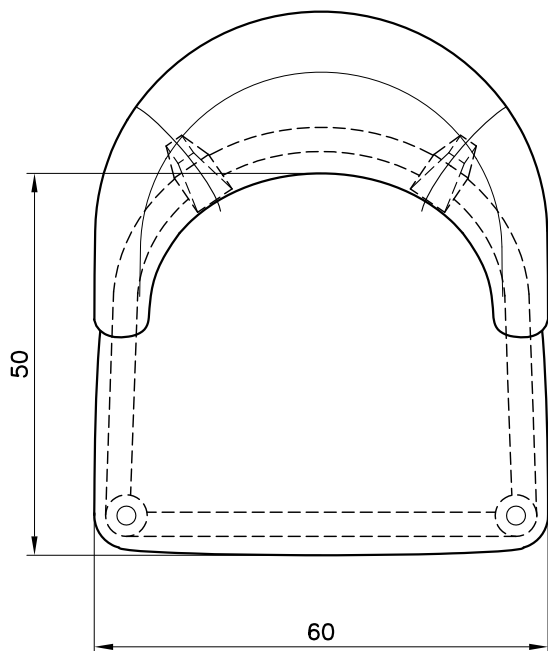

Ref.
HOTEL HYATT - SOFIA
2° PROPOSAL

Drawing
ARMCHAIR

HH-CL 302

scale
1:10

date
25/02/05

revision date

Ref.
HOTEL HYATT - SOFIA
2° PROPOSAL

Drawing
CHAIR