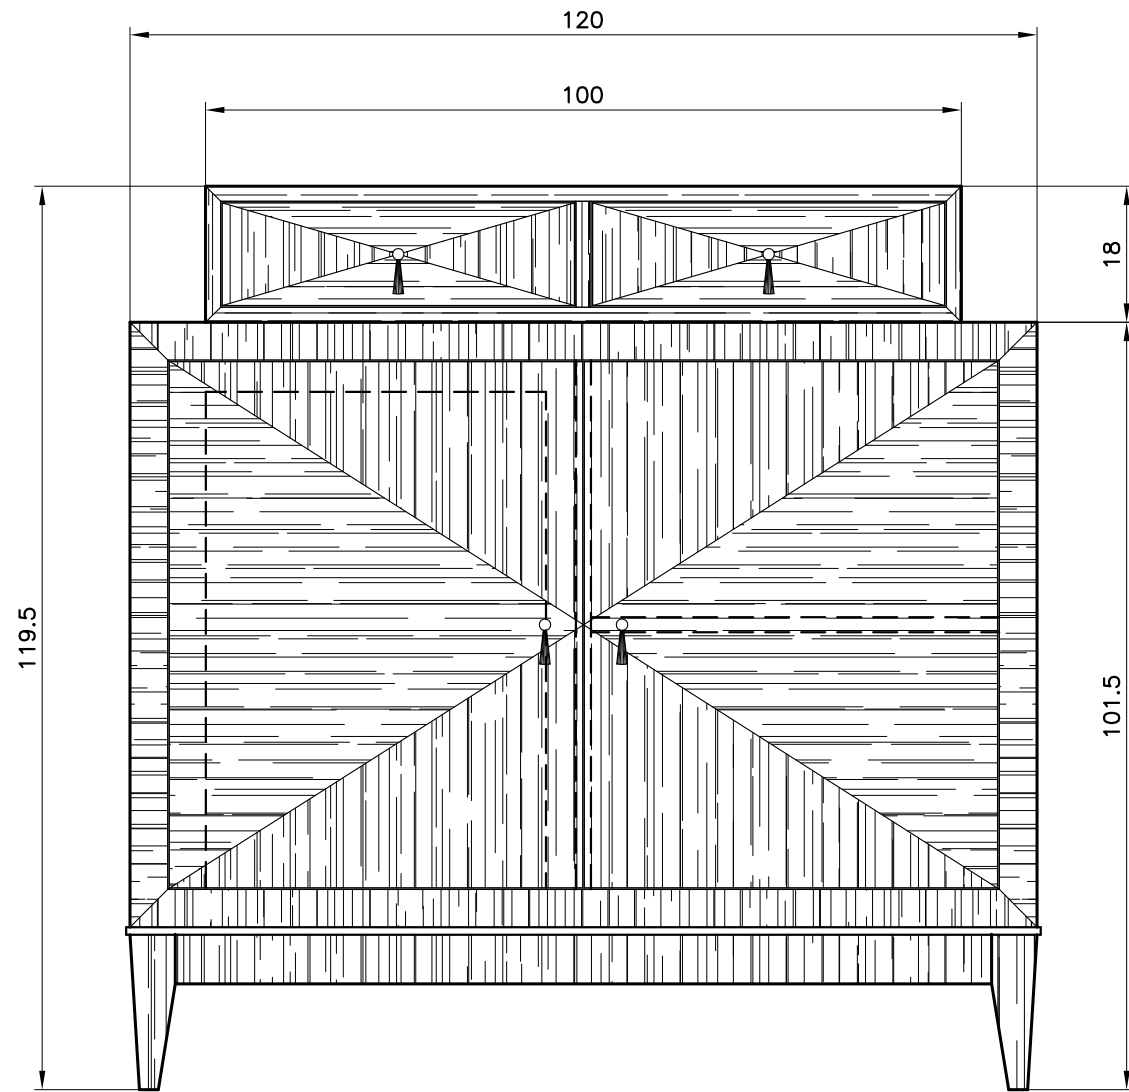

SECTION

BACK WITH VENTILATION SLOTS

Ref.
HOTEL HYATT - SOFIA
2° PROPOSAL

Drawing
SIDEBOARD
WITH FRIGOBAR

HH-JSB 312a
scale 1:10
date 25/02/05

STUDIO GALMAR di Marco Galimberti - 20833 Giussano (MB) Italy - Piazza Repubblica, 1
Tel. +39 0362 351107 - Fax 178 2282762 - E-mail: info@studiogalmar.it
Proprietà e diritti riservati. Divieto di riproduzione e divulgazione (legge 22-4-1941 n°833)