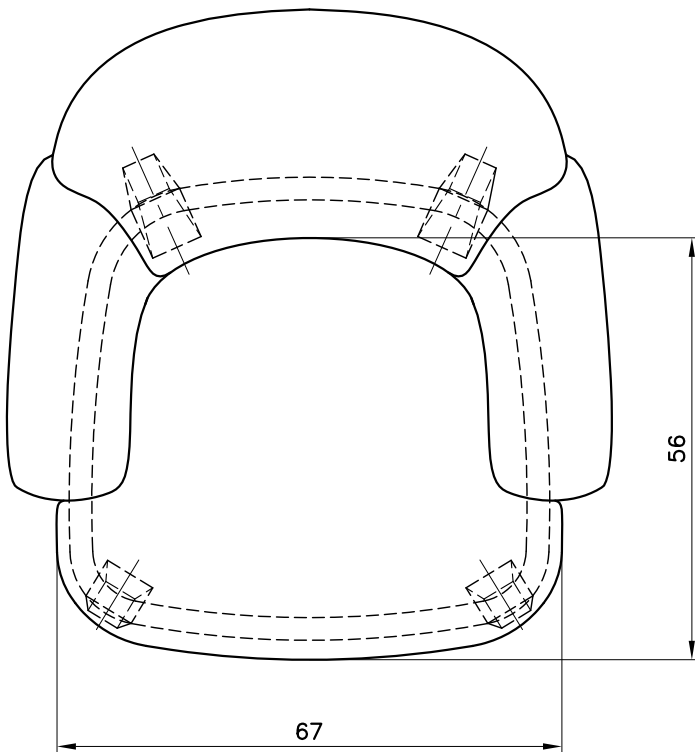

Ref.
HOTEL HYATT - SOFIA
2° PROPOSAL

Drawing
ARMCHAIR

HH-CL 302

scale
1:10

date
25/02/05

revision date