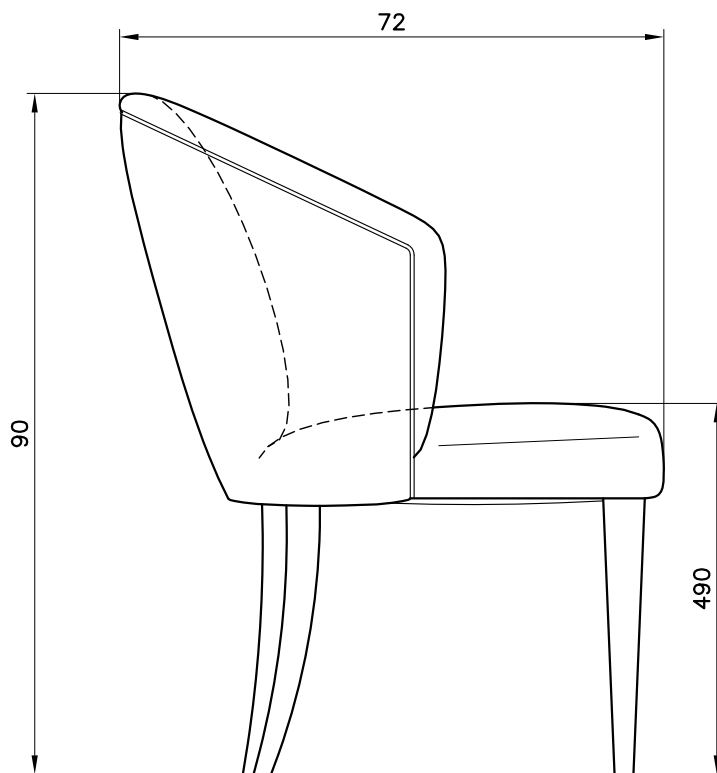

Ref.
HOTEL HYATT - SOFIA
2° PROPOSAL

Drawing
ARMCHAIR

HH-CL 302

scale
1:10

date
25/02/05

revision date

Ref.
HOTEL HYATT - SOFIA
2° PROPOSAL

Drawing
CHAIR